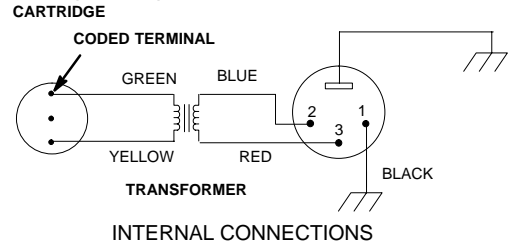

Impedance

Rated impedance is 150Ω (310Ω actual) for connection to microphone inputs rated low impedance.

Polarity

Positive pressure on diaphragm produces positive voltage on pin 2 with respect to pin 3.

Connector

Three-pin professional audio connector (male XLR type)

Case

Dark gray, enamel-painted, die-cast steel with a polycarbonate grille and a stainless steel screen.

Swivel Adapter

Positive-action, break-resistant, adjustable through 180°, with standard 5/8 in.-27 thread