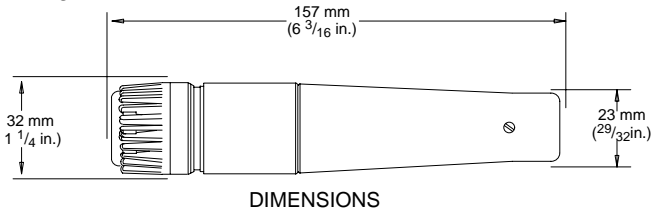

Impedance

Rated impedance is 150Ω (310Ω actual) for connection to microphone inputs rated low impedance.

Polarity

Positive pressure on diaphragm produces positive voltage on pin 2 with respect to pin 3.

Connector

Three-pin professional audio connector (male XLR type)

Case

Dark gray, enamel-painted, die-cast steel with a polycarbonate grille and a stainless steel screen.

Swivel Adapter

Positive-action, break-resistant, adjustable through 180°, with standard 5/8 in.-27 thread