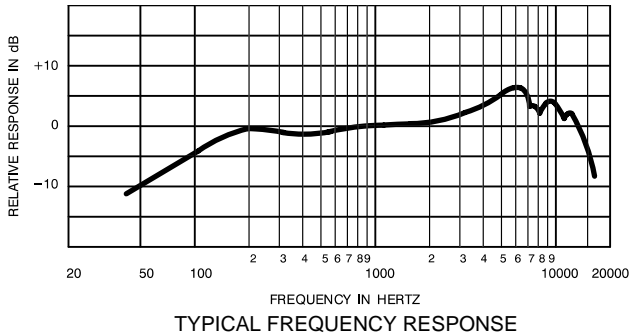

SPECIFICATIONS

Type
Dynamic

Frequency Response

40 to 15,000 Hz

Polar Pattern

Unidirectional (cardioid), rotationally symmetrical about microphone axis, uniform with frequency.

Sensitivity (at 1,000 Hz)

Open Circuit Voltage: -54.5 dBV/Pa* (1.9 mV)
*(1 Pa = 94 dB SPL)