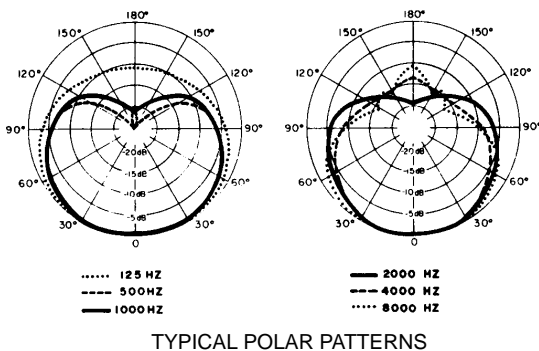

SPECIFICATIONS

Type
Dynamic

Frequency Response

40 to 15,000 Hz

Polar Pattern

Unidirectional (cardioid), rotationally symmetrical about microphone axis, uniform with frequency.

Sensitivity (at 1,000 Hz)

Open Circuit Voltage: -54.5 dBV/Pa* (1.9 mV)
*(1 Pa = 94 dB SPL)