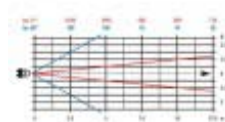

Griven Arco 300/500 PC

Griven Arco 300/500 PC

Griven Arco 300/500 PC Theatre Spot

This spotlight is ideal for usage in small theatres or stages. The pebble-convex lens gives an intense and precise beam of light, with an angle variable from 11° to 58°. It can be fitted either with 300 and 500W lamp GY9,5 base and is supplied complete with colour frame and safety guard, insulated rear handle and mains plug. Coated with black epoxy powder paint. A 4-leaf barndoor is available as accessory. Front lens Ø 120 mm.

Technical features

LAMP SOURCE

Type: HALOGEN
Wattage (W): 300 - 500
Base: GY 9,5

PROJECTION

Angle: 11°-58°

HOUSING

Cooling: Exchange

SIZE (mm)

Height: 330
Width: 240
Depth: 345

WEIGHT (kg)

Main fixture: 4

POWER

Input (V): 230 - 240
HZ: 50 - 60
AMP: 1,3 - 2,2