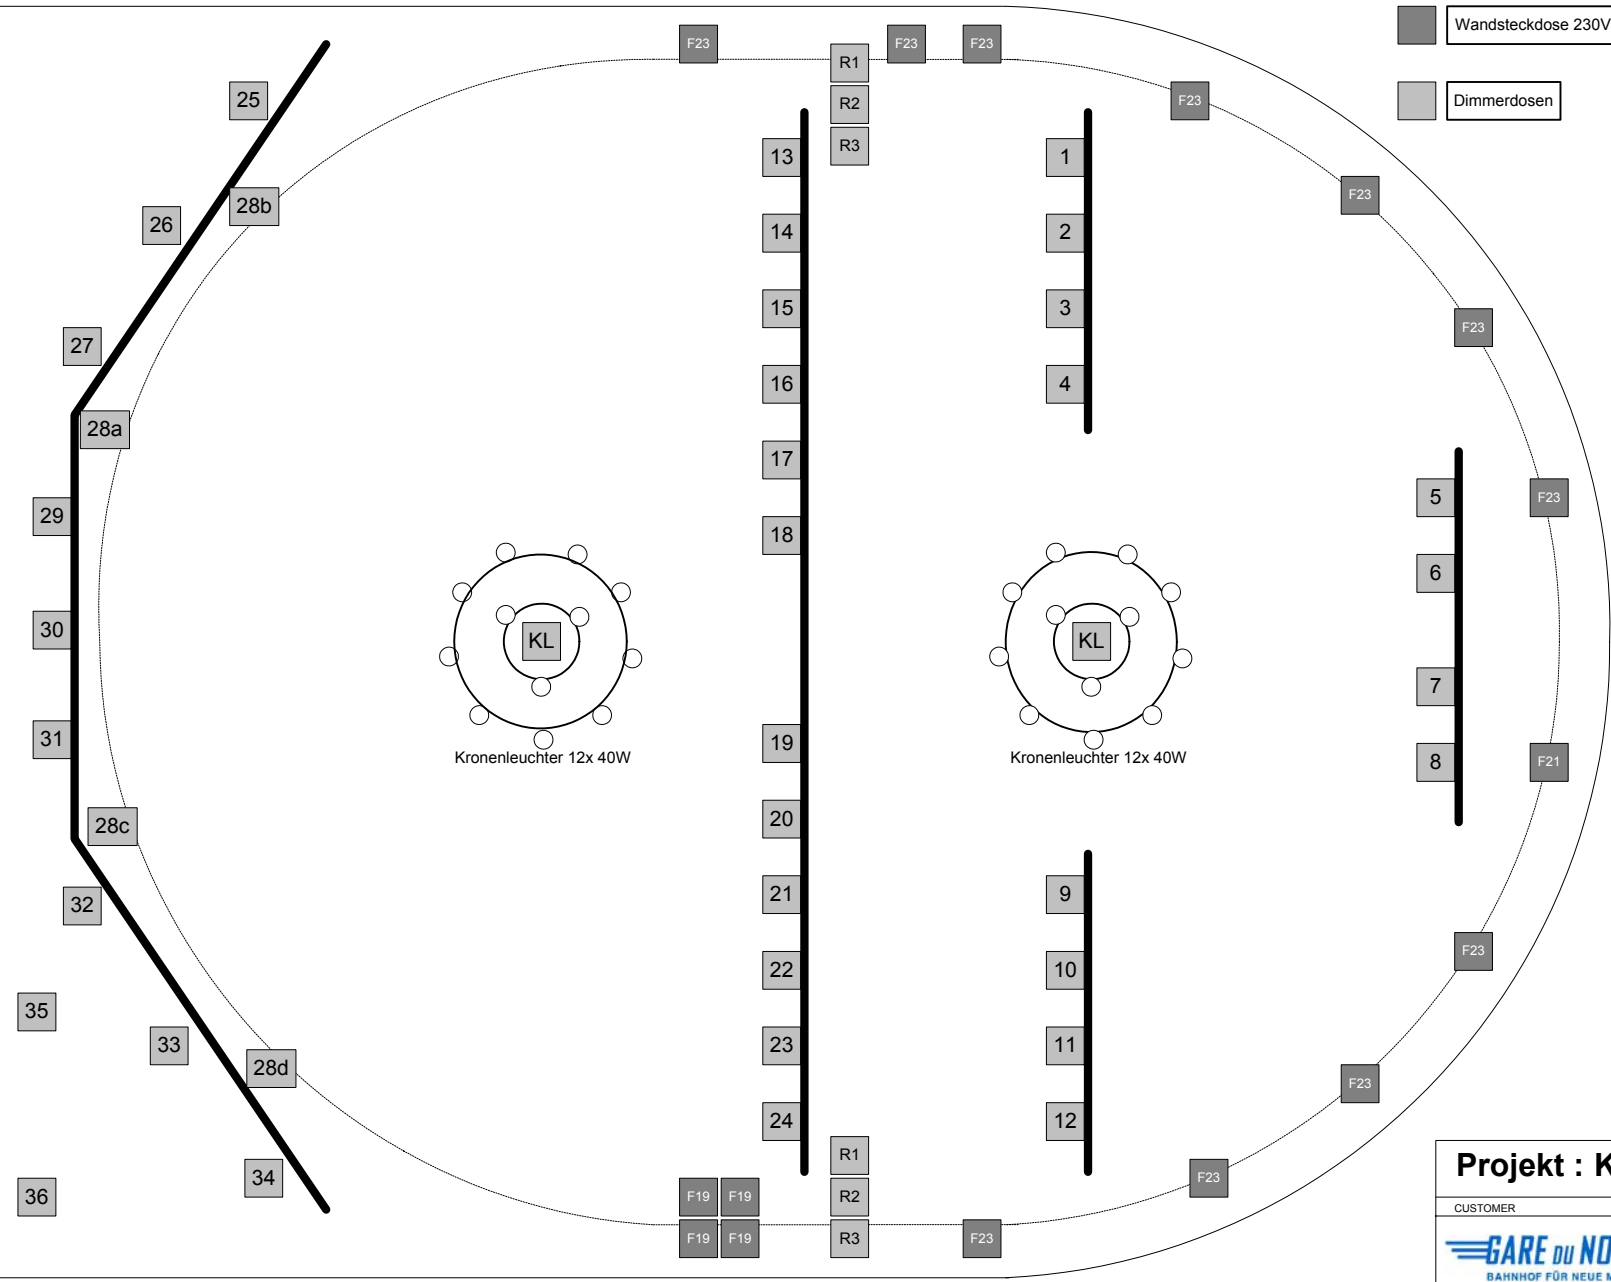

Wandsteckdose 230V Perm.
Dimmerdosen

Projekt : Konzertsaal B1		
CUSTOMER	SIGNATURE	DATE
	DRAWN BY	A. Jeger 09.02.2008
	CHECKED BY	
ENGINEERING COMPANIE	REDRAWN BY	
Gare du Nord Technik Schwarzwaldstrasse 200a CH-4058 Basel	CUSTOMER APPR.	